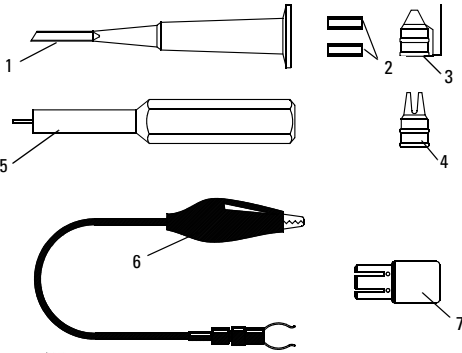

## Characteristics

<b>Operating Temperature</b>	-10° C to 55° C		
<b>Humidity</b>	90% rh @ 40° C		
<b>Shock</b>	400g 1/2 sine wave on tip end 50g 1/2 sine wave on BNC end		
<b>Propagation Delay</b>	7 ns (1.5 m probe cable length)		
<b>Altitude</b>	4600 m (indoor use only)		
	<b>10070C</b>	<b>10073C</b>	<b>10074C</b>
<b>System Bandwidth</b>	20 MHz	500 MHz	150 MHz
<b>System Risetime (Calculated)</b>	<17.5 ns	<700 ps	<2.33 ns
<b>Attenuation Ratio</b>	1:1	10:1	10:1
<b>Input Resistance</b> (when terminated into 1 M $\Omega$ )	1 M $\Omega$	2.2 M $\Omega$	10 M $\Omega$
<b>Input Capacitance</b>	$\approx$ 70 pF	$\approx$ 12 pF	$\approx$ 15 pF
<b>Maximum Input</b> (dc + peak ac)	400 Vpk CAT I (mains isolated) 400 Vpk CAT II (post receptacle mains)	500 Vpk CAT I (mains isolated) 400 Vpk CAT II (post receptacle mains)	
			
<b>Compensation Range</b>	None	6 – 15 pF	9 – 17 pF
<b>Probe Readout</b>	No	Yes	Yes

NOTE: An E2697A 1 M $\Omega$  input adapter is required to use this probe with a 50  $\Omega$  oscilloscope. The E2697A includes one 10073C general purpose 100 MHz, 10:1 passive probe .

 The input voltage should not exceed the input voltage rating of the measuring instrument.

### Agilent 5081-7690 Accessory Kit

Item	Description	Qty
1	Retractable Hook Tip (Also available in a 2-pack under Model Number N2769A)	1
2	Colored identification tags	8
3	Ground Bayonet	1
4	IC Tip	1
5	Adjustment Tool	1
6	Ground Lead (Black) (Also available in a 2-pack under Model Number N2770A)	1
7	BNC Adapter (not part of kit, order separately Agilent Part Number 5081-7705)	—