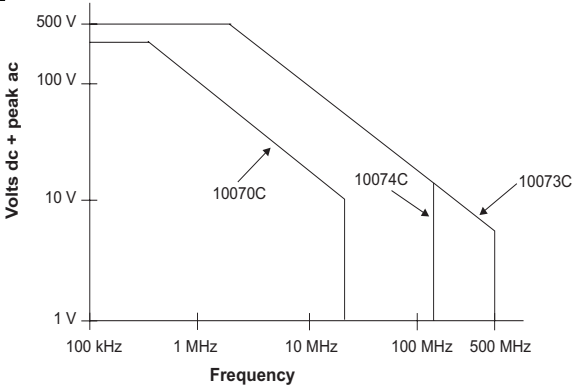

Probe Derating Curve (CAT I)

Agilent 5081-7690 Accessory Kit

Item	Description	Qty
1	Retractable Hook Tip (Also available in a 2-pack under Model Number N2769A)	1
2	Colored identification tags	8
3	Ground Bayonet	1
4	IC Tip	1
5	Adjustment Tool	1
6	Ground Lead (Black) (Also available in a 2-pack under Model Number N2770A)	1
7	BNC Adapter (not part of kit, order separately Agilent Part Number 5081-7705)	—